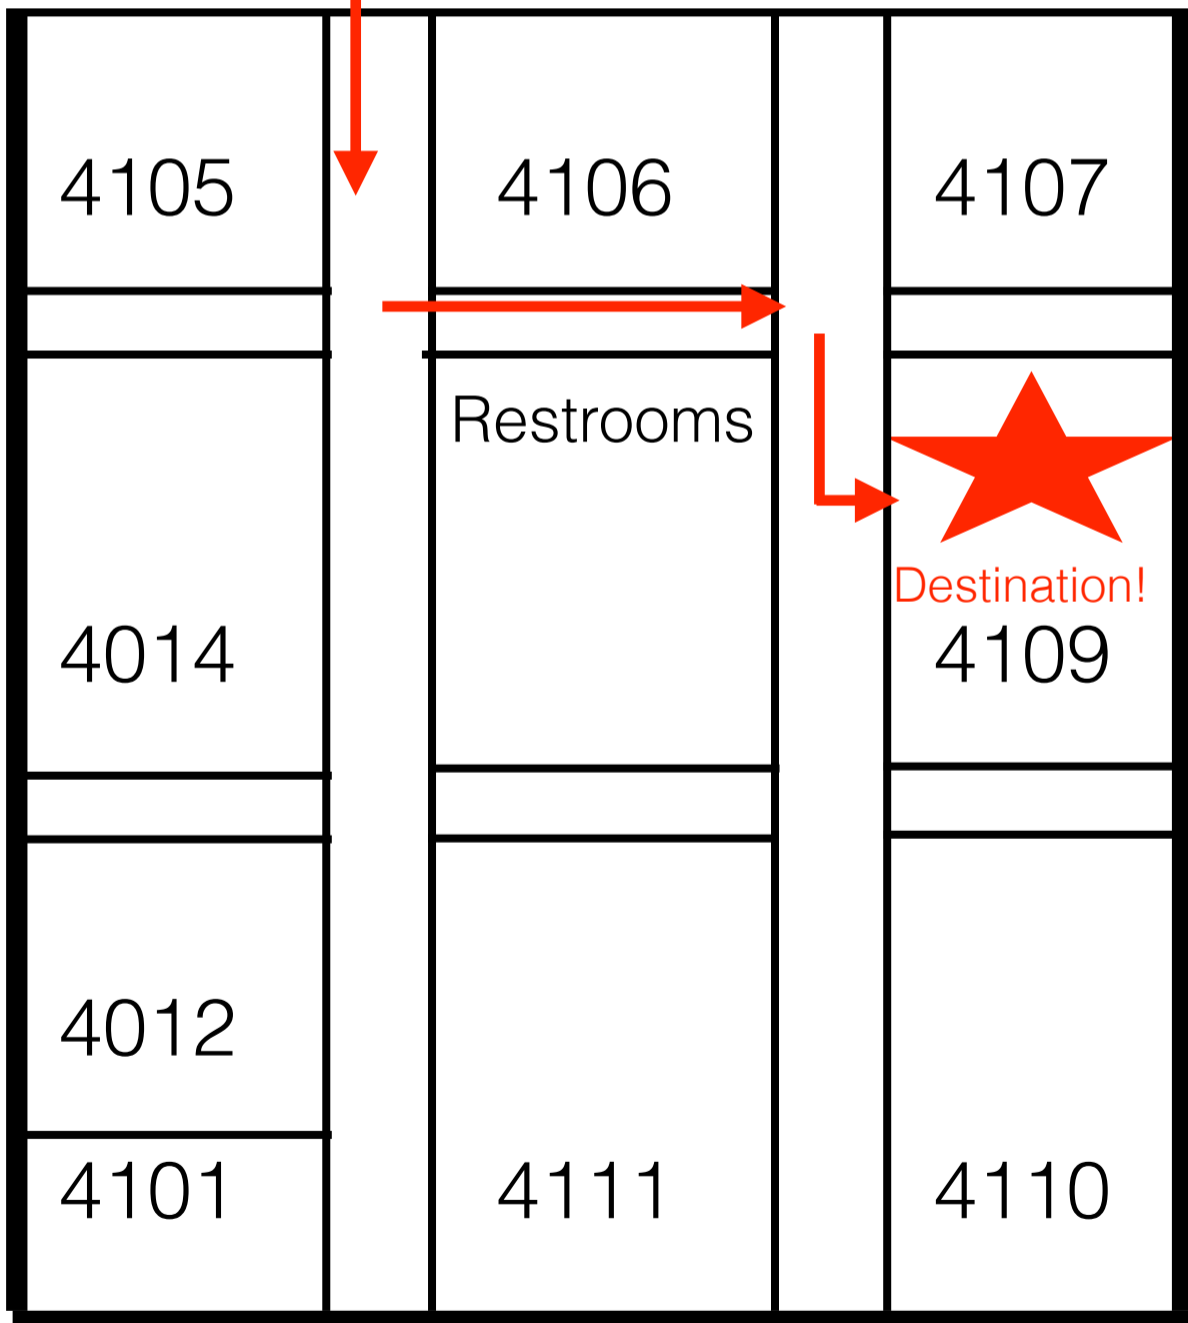

4000 Building

N

Enter Here

W

E

S

N

Enter On This Side

(Close-up on back)

Theatre

PARKING

Student
Parking
Lot

Physical
Education

Cafeteria

3000
Building

★
4000
Building

Offices

Courtyard

7000
Building

W

E

8000
Building

Faculty
Parking
Lot

Bus
Loop